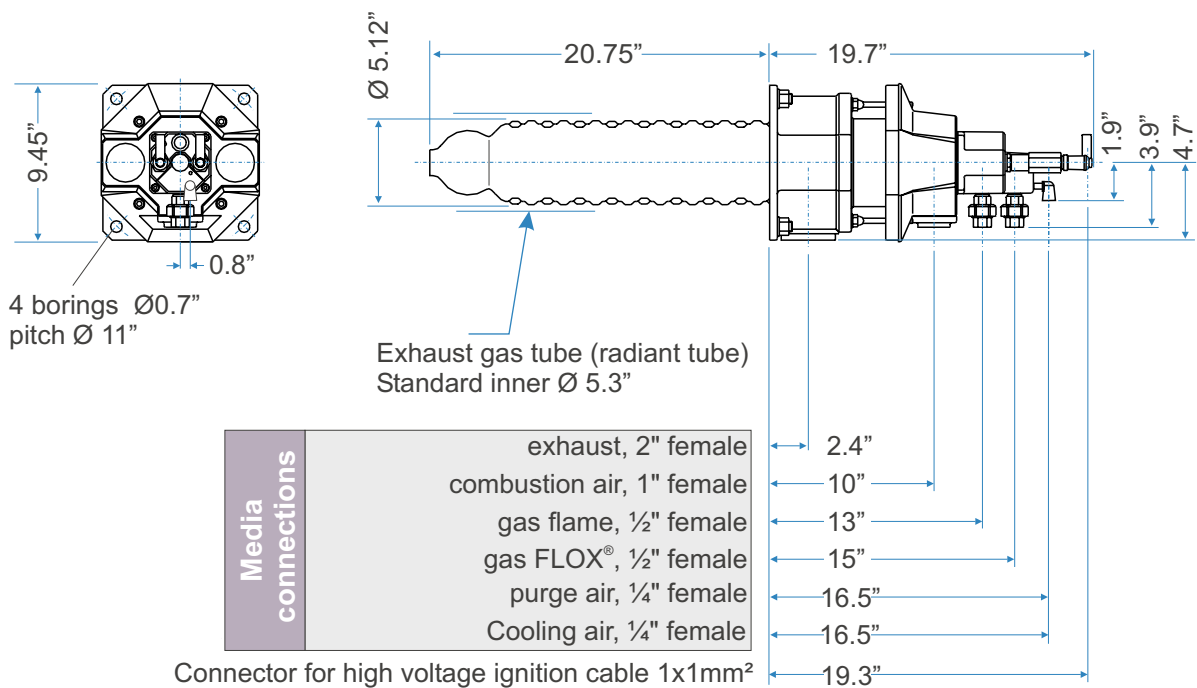

## Self recuperative ceramic burner REKUMAT® C150

Possible orientation for media connections

The media connections for:

- exhaust gas
- combustion air
- gas, purge air

may be rotated in 90° intervals to achieve the desired orientation